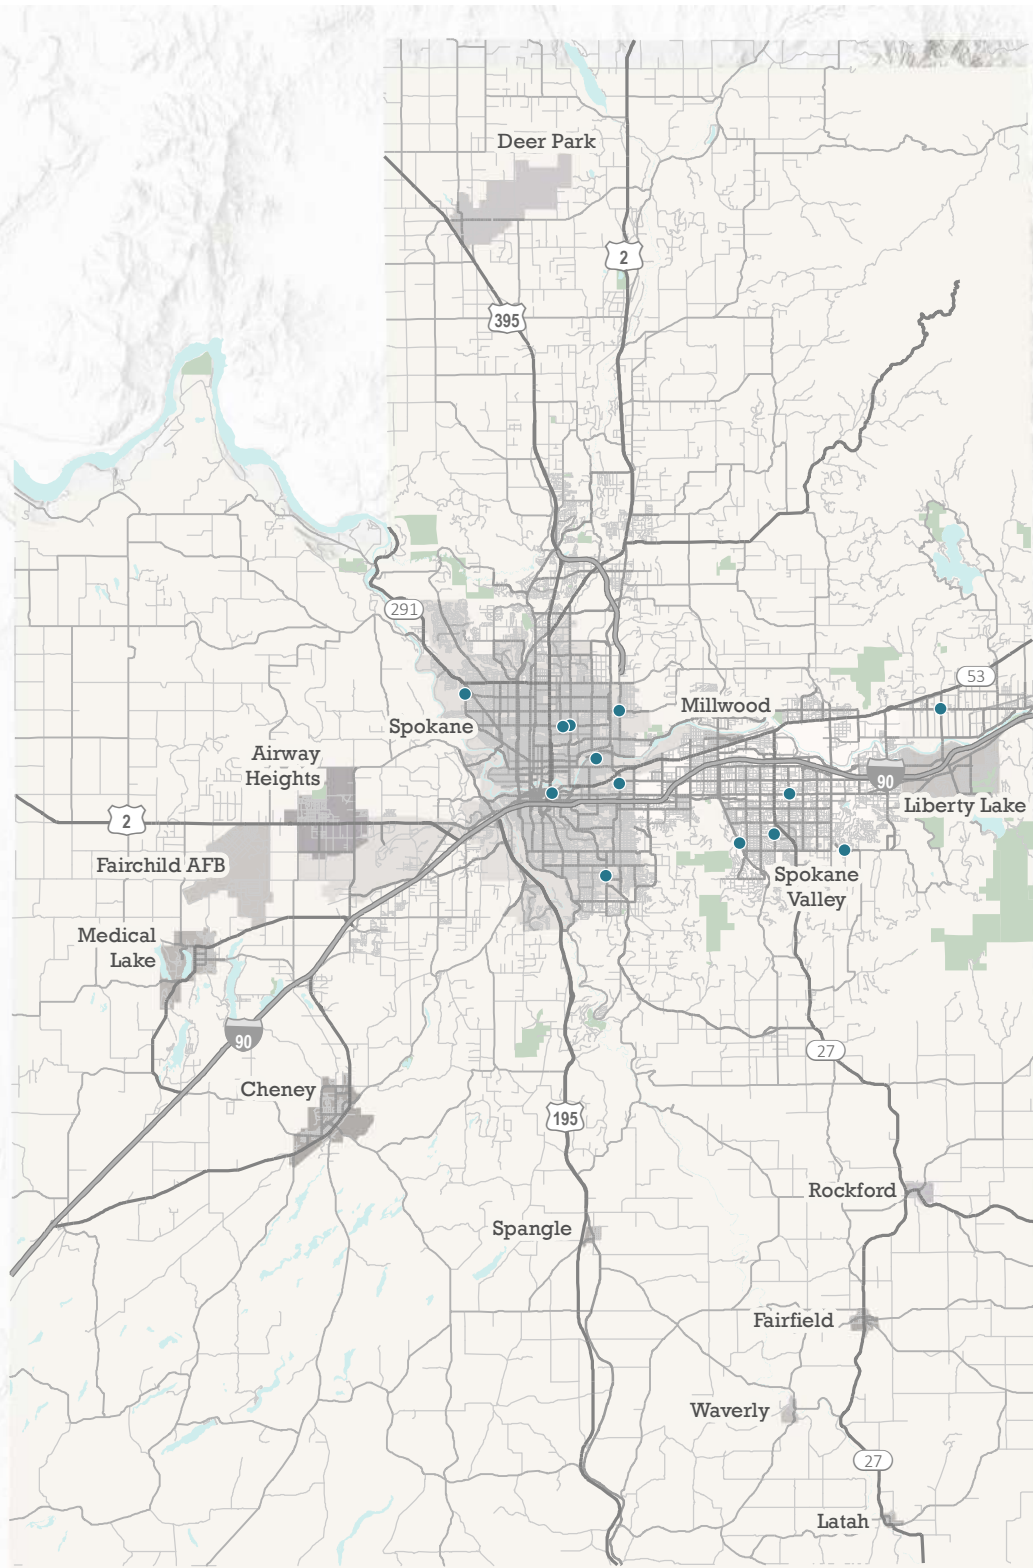

H:\29\29478 - SRTC Regional Safety Action Plan\GIS\MXD\Task\_05\Exhibit 13\_Regional FSJ\_Crashes\_Young Bike.mxd Date: 1/15/2024

- RoadClass**
- Arterial
  - Freeway
  - Highway
  - Collector
  - Local
  - Bicyclist Under 20 Years Old

Exhibit 13

## Fatal and Serious Injury Crashes Involving a Bicyclist Under 20 Years Old

Data Source: WSDOT Crash Data 2018-2022. Excluding crashes on I-90 or on/off ramps. Excluding crashes on 'Miscellaneous Trafficways'.